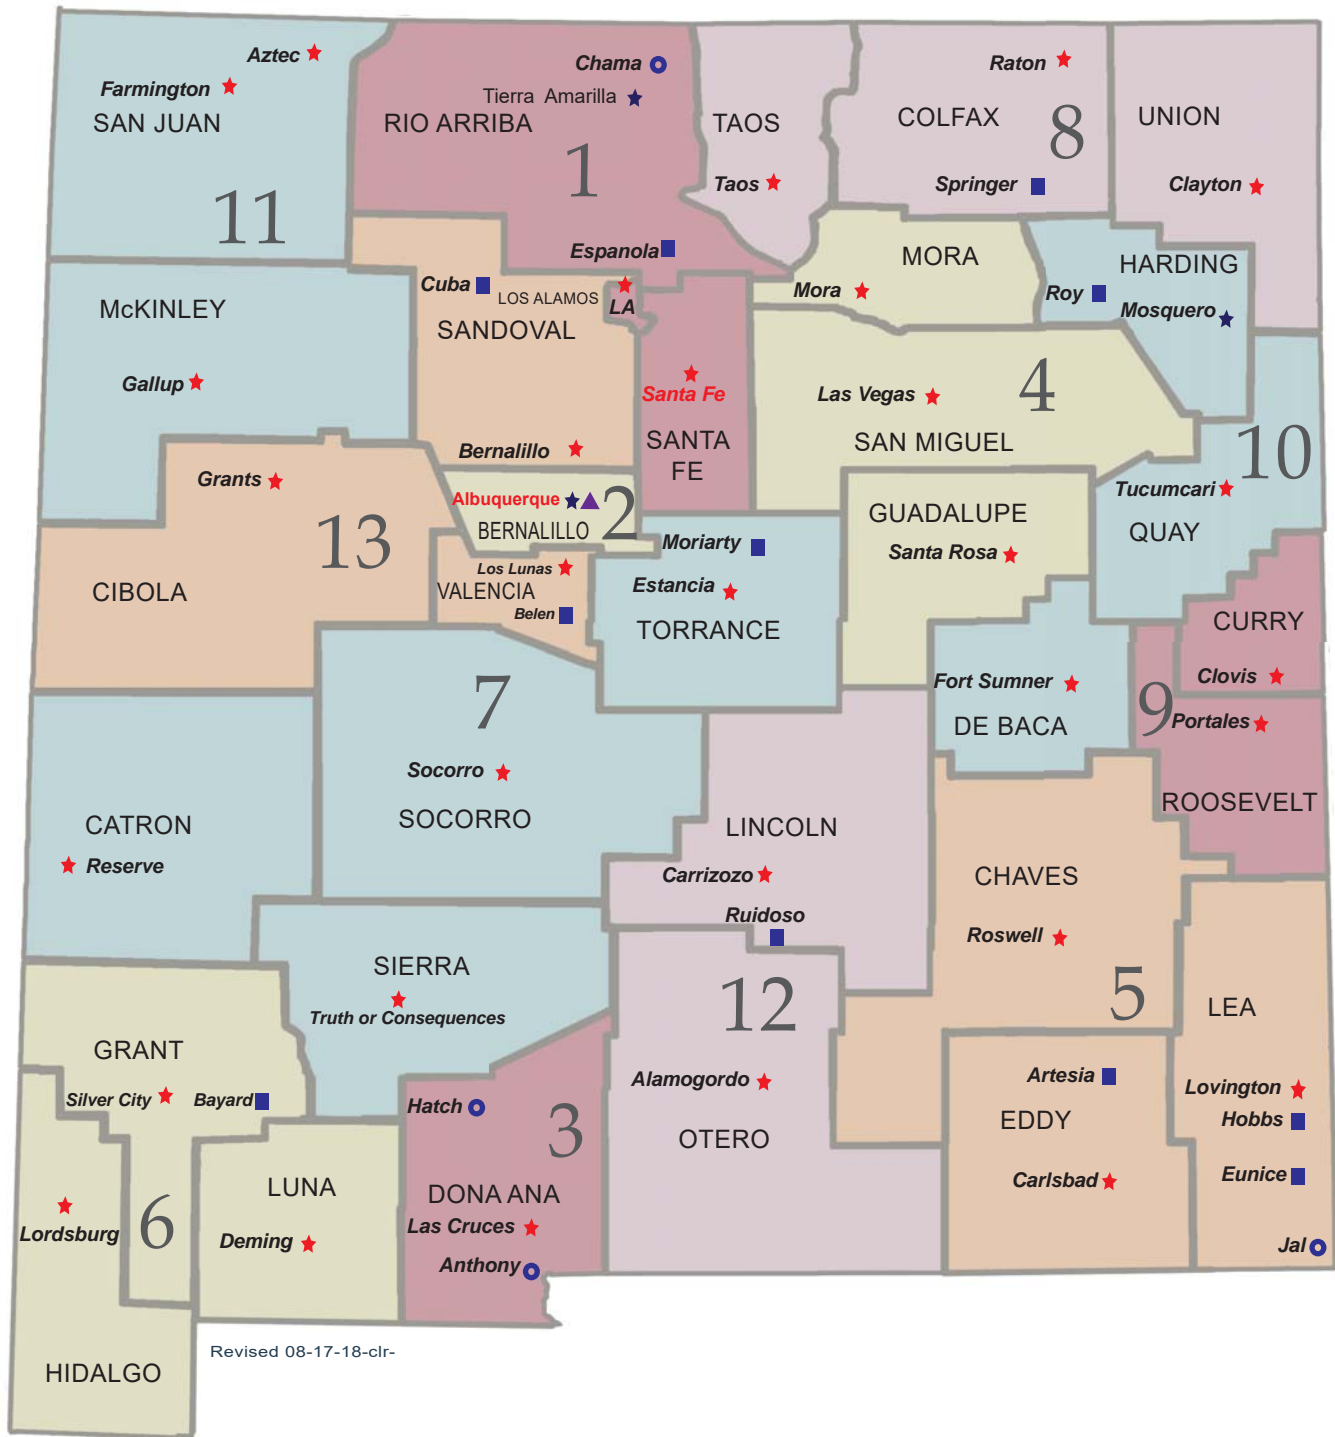

NEW MEXICO STATE COURTS

Supreme Court

Santa Fe

Court of Appeals

Santa Fe & Albuquerque

- ★ District & Magistrate Courts
- ★ District Courts
- ▲ Bernalillo County Metropolitan Court
- Magistrate Full Courts
- Magistrate Circuit Courts

Judicial District Courts by County:

1st	2nd	3rd	4th	5th	6th	7th
Los Alamos	Bernalillo	Doña Ana	Guadalupe	Chaves	Grant	Catron
Rio Arriba			Mora	Eddy	Luna	Sierra
Santa Fe			San Miguel	Lea	Hidalgo	Socorro Torrance
8th	9th	10th	11th	12th	13th	
Colfax	Curry	De Baca	McKinley	Lincoln	Cibola	
Taos	Roosevelt	Harding	San Juan	Otero	Sandoval	
Union		Quay			Valencia	