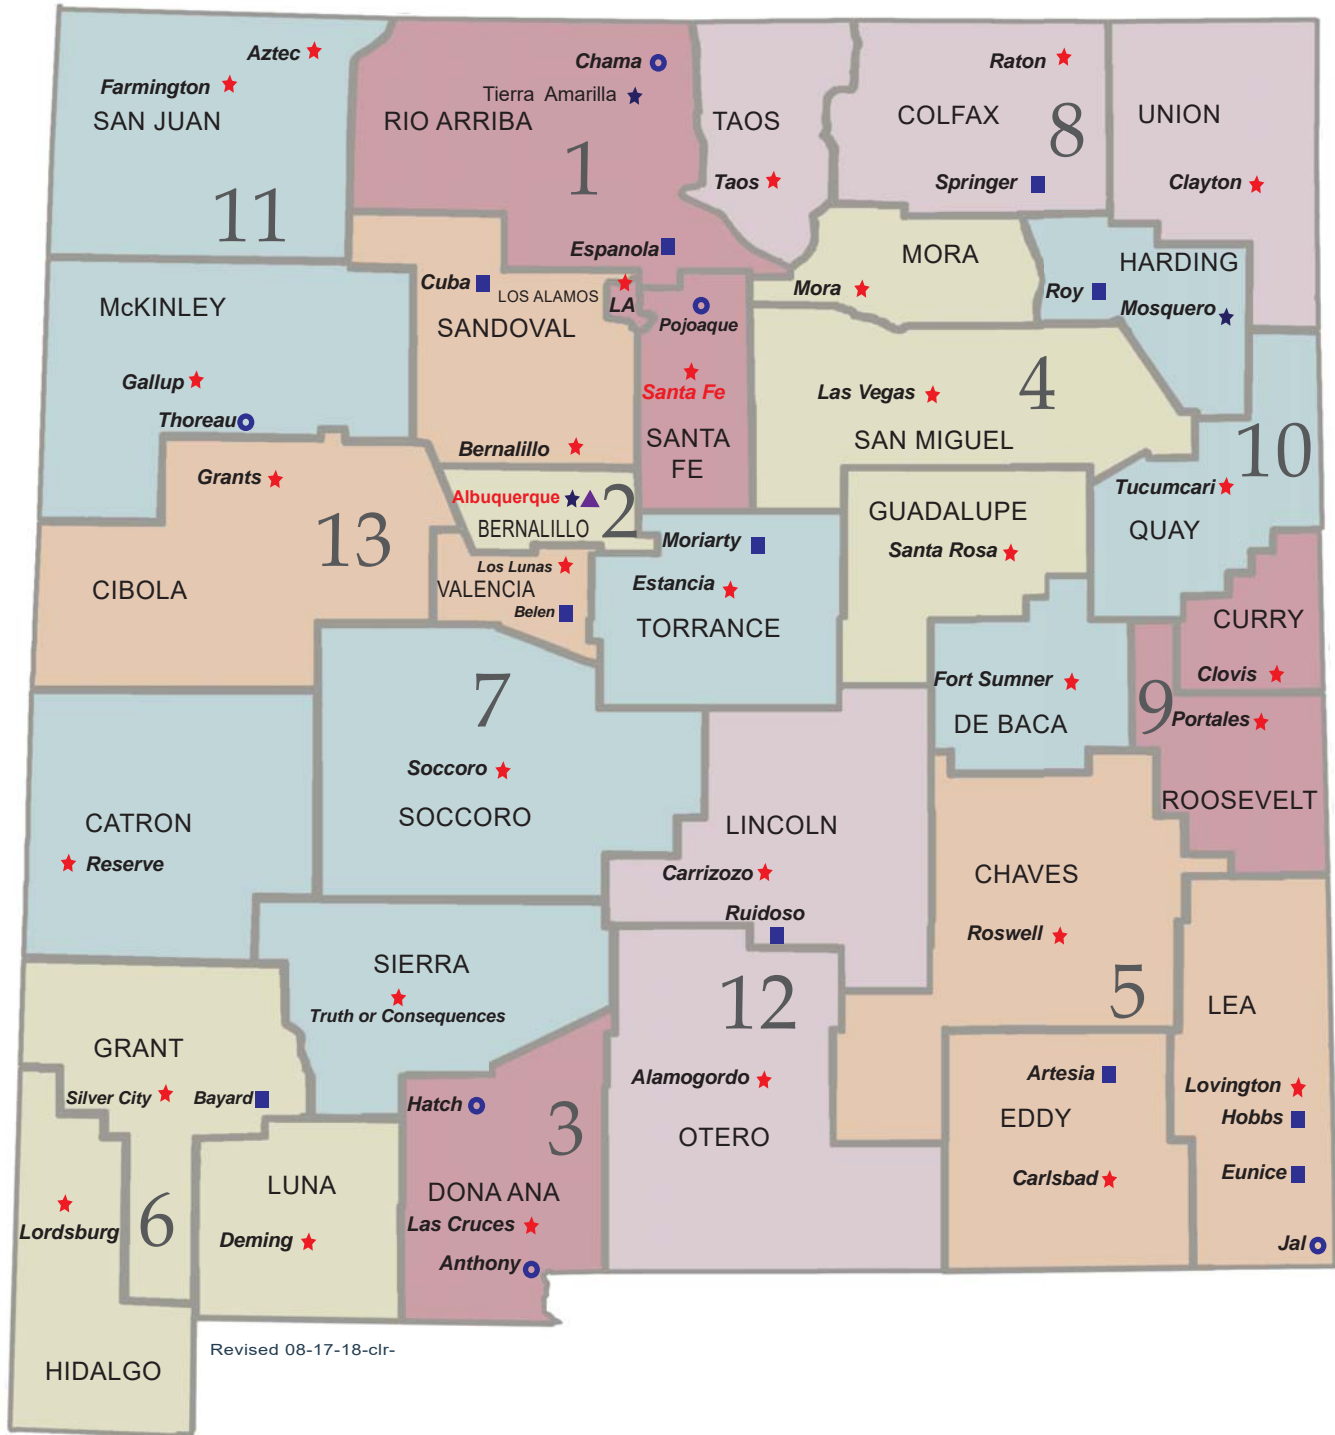

NEW MEXICO STATE COURTS

Supreme Court

Santa Fe

Court of Appeals

Santa Fe & Albuquerque

- ★ District & Magistrate Courts
- ★ District Courts
- ▲ Bernalillo County Metropolitan Court
- Magistrate Full Courts
- Magistrate Circuit Courts

Judicial District Courts by County:

1st	2nd	3rd	4th	5th	6th	7th
Los Alamos	Bernalillo	Doña Ana	Guadalupe	Chaves	Grant	Catron
Rio Arriba			Mora	Eddy	Luna	Sierra
Santa Fe			San Miguel	Lea	Hidalgo	Socorro Torrance
8th	9th	10th	11th	12th	13th	
Colfax	Curry	De Baca	McKinley	Lincoln	Cibola	
Taos	Roosevelt	Harding	San Juan	Otero	Sandoval	
Union		Quay			Valencia	